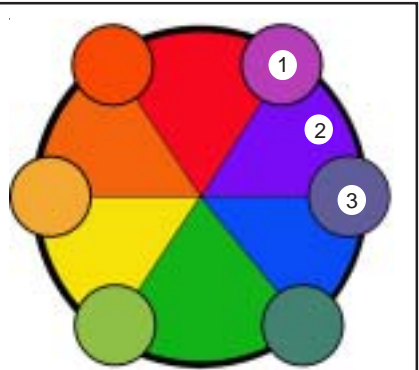

Color Wheel

Warm Colors

- Red-Violet
- Red
- Red-Orange
- Orange
- Yellow-Orange
- Yellow
- Yellow-Green

Primary

- Red
- Blue
- Yellow

Secondary

- Orange
- Green
- Violet

Tertiary (Intermediate)

- Red-Orange
- Yellow-Orange
- Yellow-Green
- Blue-Green
- Blue Violet
- Red-Violet

Cool Colors

- Red-Violet
- Violet
- Blue-Violet
- Blue
- Blue-Green
- Green
- Yellow-Green

Color Triads

A Color Triad is made up of any three colors equally spaced on the Color Wheel.

Split Complements

Split Complements are made up of one color and the two colors next to the color's complementary color.

Three Color Analogous Set

Analogous Colors

Analogous Colors are sets of three or five neighboring colors on the color wheel. The set shares a common central color.

Five Color Analogous Set

Complementary Colors (Opposite)

- Red---Green
- Red-Violet---Yellow-Green
- Violet---Yellow
- Blue-Violet---Yellow-Orange
- Blue---Orange
- Blue-Green---Red-Orange

Monochromatic Color Scale (Value Scale)