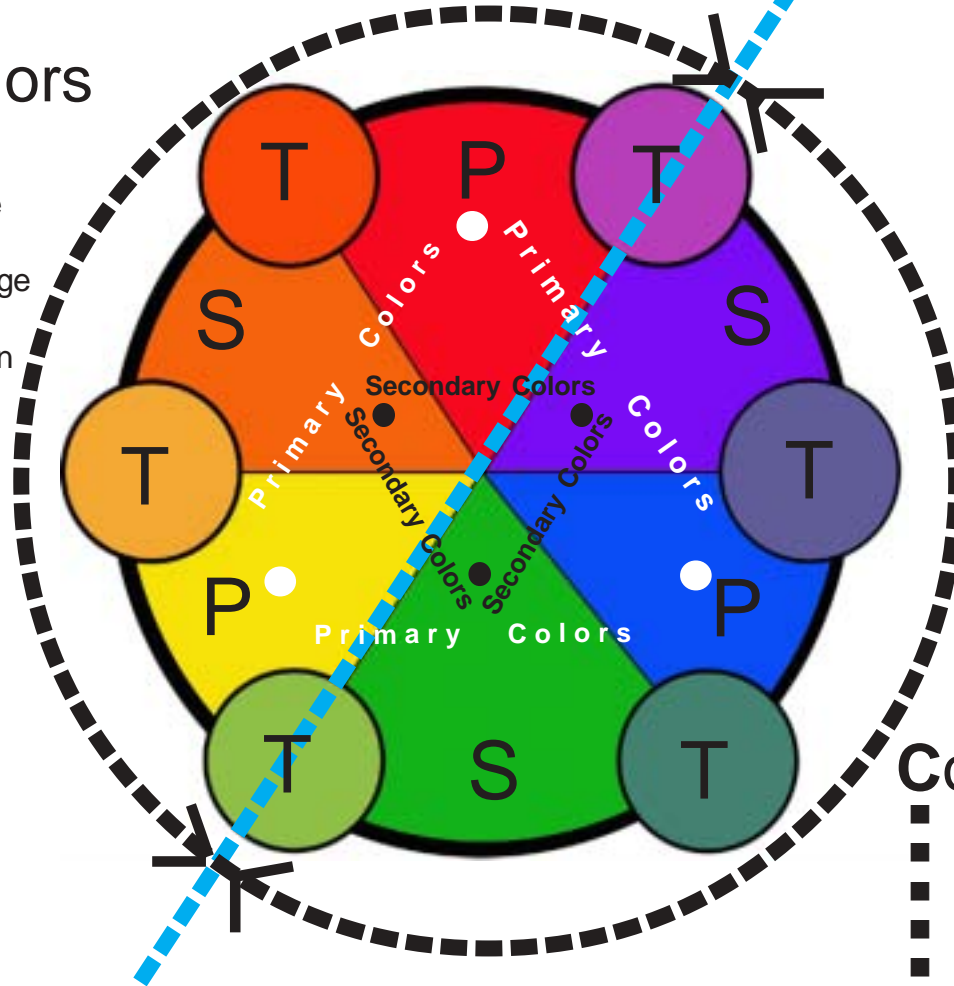

Color Wheel

Warm Colors

- Red-Violet
- Red
- Red-Orange
- Orange
- Yellow-Orange
- Yellow
- Yellow-Green

Primary

- Red
- Blue
- Yellow

Secondary

- Orange
- Green
- Violet

Tertiary (Intermediate)

- Red-Orange
- Yellow-Orange
- Yellow-Green
- Blue-Green
- Blue Violet
- Red-Violet

Cool Colors

- Red-Violet
- Violet
- Blue-Violet
- Blue
- Blue-Green
- Green
- Yellow-Green

Color Triads

A Color Triad is made up of any three colors equally spaced on the Color Wheel.

Split Complements

Split Complements are made up of one color and the two colors next to the color's complementary color.

Three Color Analogous Set

Analogous Colors

Analogous Colors are sets of three or five neighboring colors on the color wheel. The set shares a common central color.

Five Color Analogous Set

Complementary Colors (Opposite)

- Red---Green
- Red-Violet---Yellow-Green
- Violet---Yellow
- Blue-Violet---Yellow-Orange
- Blue---Orange
- Blue-Green---Red-Orange

Monochromatic Color Scale (Value Scale)