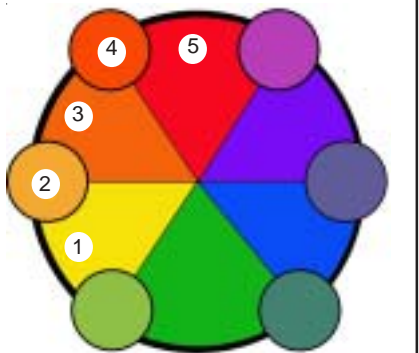

Color Wheel

Warm Colors

- Red-Violet
- Red
- Red-Orange
- Orange
- Yellow-Orange
- Yellow
- Yellow-Green

Primary

- Red
- Blue
- Yellow

Secondary

- Orange
- Green
- Violet

Tertiary (Intermediate)

- Red-Orange
- Yellow-Orange
- Yellow-Green
- Blue-Green
- Blue Violet
- Red-Violet

Cool Colors

- Red-Violet
- Violet
- Blue-Violet
- Blue
- Blue-Green
- Green
- Yellow-Green

Color Triads

A Color Triad is made up of any three colors equally spaced on the Color Wheel.

Split Complements

Split Complements are made up of one color and the two colors next to the color's complementary color.

Three Color Analogous Set

Analogous Colors

Analogous Colors are sets of three or five neighboring colors on the color wheel. The set shares a common central color.

Five Color Analogous Set

Complementary Colors (Opposite)

- Red---Green
- Red-Violet---Yellow-Green
- Violet---Yellow
- Blue-Violet---Yellow-Orange
- Blue---Orange
- Blue-Green---Red-Orange

Monochromatic Color Scale (Value Scale)