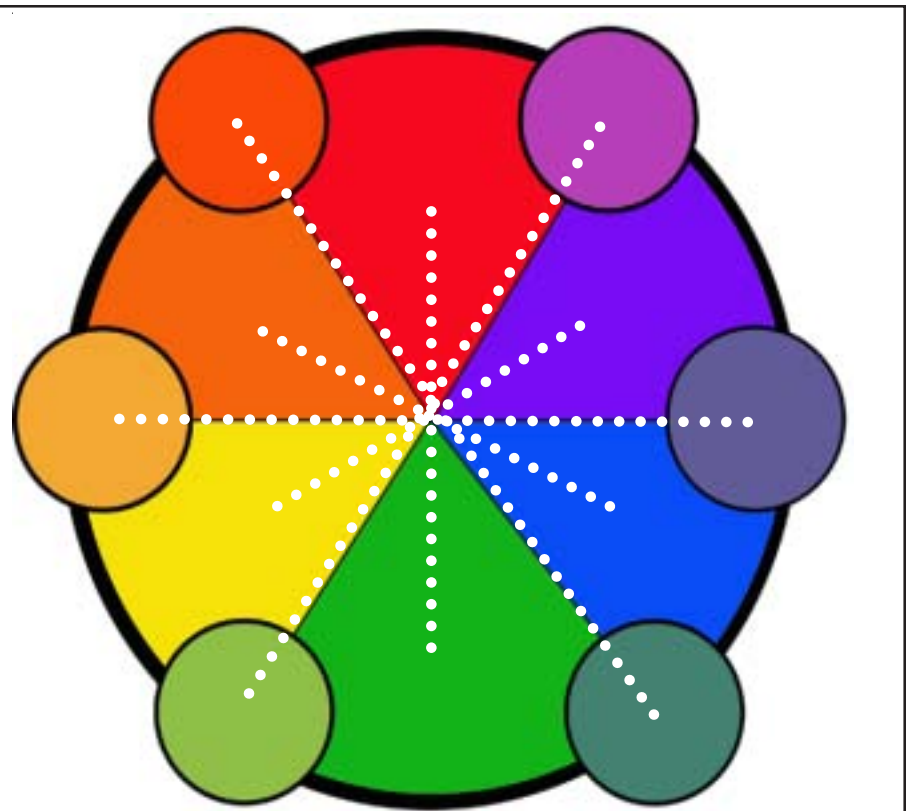

Color Wheel

Warm Colors

- Red-Violet
- Red
- Red-Orange
- Orange
- Yellow-Orange
- Yellow
- Yellow-Green

Primary

- Red
- Blue
- Yellow

Secondary

- Orange
- Green
- Violet

Tertiary (Intermediate)

- Red-Orange
- Yellow-Orange
- Yellow-Green
- Blue-Green
- Blue Violet
- Red-Violet

Cool Colors

- Red-Violet
- Violet
- Blue-Violet
- Blue
- Blue-Green
- Green
- Yellow-Green

Color Triads

A Color Triad is made up of any three colors equally spaced on the Color Wheel.

Split Complements

Split Complements are made up of one color and the two colors next to the color's complementary color.

Three Color Analogous Set

Analogous Colors

Analogous Colors are sets of three or five neighboring colors on the color wheel. The set shares a common central color.

Five Color Analogous Set

Complementary Colors (Opposite)

- Red---Green
- Red-Violet---Yellow-Green
- Violet---Yellow
- Blue-Violet---Yellow-Orange
- Blue---Orange
- Blue-Green---Red-Orange

Monochromatic Color Scale (Value Scale)